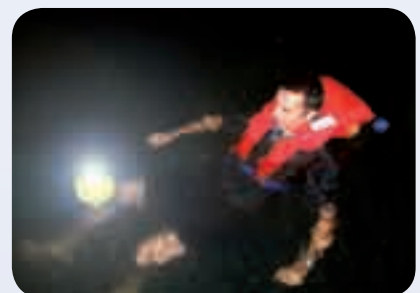

## **3 in 1 Beacon**

- **Waterproof Buoyant Torch (Worklight)**
- **All-round White Light**
- **Bouyant Distress Flashing Light**

**Boxed as a kit includes:  
3m Lanyard, Floatation Collar,  
Secure Mounting Base and Beacon.**

# Marine Safety Beacon Key Features

**Waterproof Bouyant Torch (Worklight)**

**All-round White Light**

**Bouyant Distress Flashing Light**

**Secure Mounting Base**

Can be fixed to your watercraft by screws or marine adhesive (not supplied)